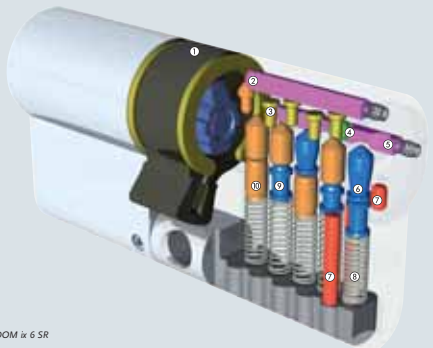

- ① Cam
- ② First locking bar controlled via rolling element
- ③ Vertical profile control pins
- ④ Stainless steel ball
- ⑤ Second locking bar

Fig.: DOM ix 6 SR