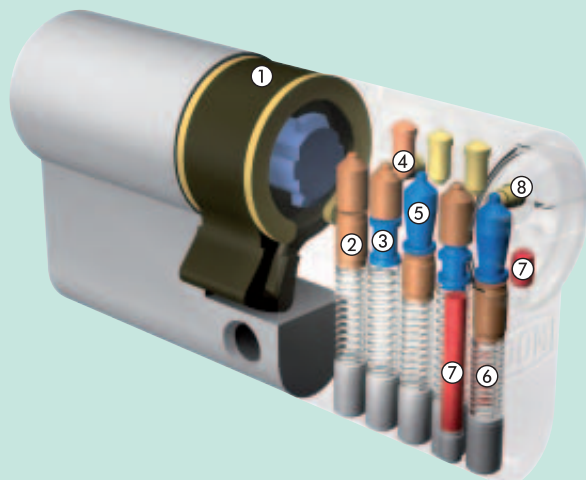

THE DOM ix DAS LOCKING SYSTEM IN DETAIL

- ① Detachable and impact surfaces
- ② Drill holes for pin locking in semi-ideal line
- ③ Drill holes for the horizontal profile control pins
- ④ Vertical connecting profile
- ⑤ Drill holes for the vertical profile control pins
- ⑥ Horizontal basis profile

Your safety consultant:

www.dom-sicherheitstechnik.com

I X DAS SYSTEM

DAS system with the extra service

SAFETY, QUALITY, DOM.

- ① Locking nose
- ② Pin locking made from wear-resistant brass
- ③ FB casing pin, hardened steel
- ④ Vertical profile control pins (up to 6)
- ⑤ AF core pin, hardened steel
- ⑥ Springs made from special bronze
- ⑦ Hardened steel pins as protection from drilling
- ⑧ horizontal profile control pins (up to 6)