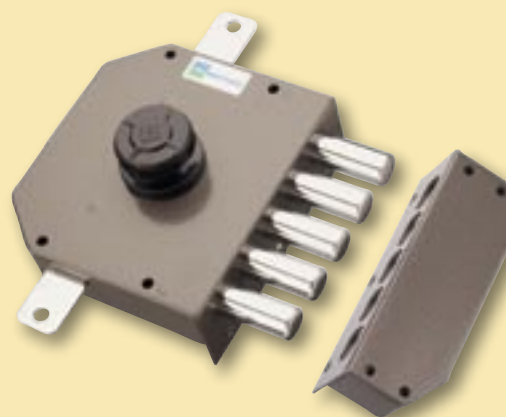

30.621

Finitura/Finish

Verniciata Brown enamelled	Cromata Chrome plated

Triplice
Dimensioni scatola mm. 132x146x30
Corsa chiavistelli mm. 40
Corsa aste mm. 17
Apertura interna con chiave
Pompa esterna
Aste **NON** comprese

*Three-point lock
Box dimensions: 132x146x30 mm.
Bolt travel: 40 mm.
Bar travel: 17 mm.
Opens from inside with key
External pump
Bars **NOT** included*

Triplice
Dimensioni scatola mm. 132x146x30
Corsa chiavistelli mm. 40
Corsa aste mm. 17
Apertura interna con pomolo
Pompa esterna
Aste **NON** comprese

*Three-point lock
Box dimensions: 132x146x30 mm.
Bolt travel: 40 mm.
Bar travel: 17 mm.
Opens from inside with knob
External pump
Bars **NOT** included*