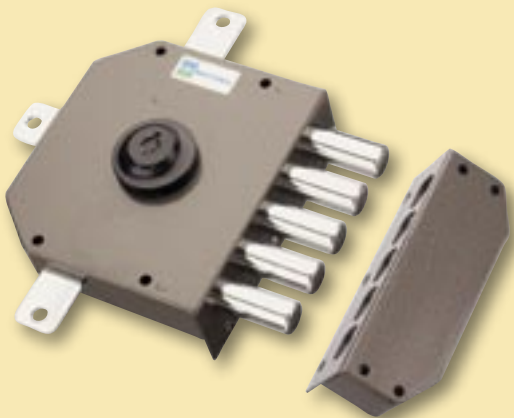

30.640

Finitura/Finish

Verniciata Brown enamelled	Cromata Chrome plated