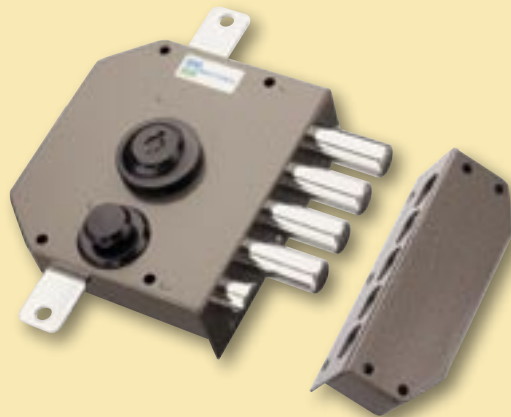

30.630

Finitura/Finish

Verniciata Brown enamelled	Cromata Chrome plated

Triplice. Dimensioni scatola mm. 132x146x30
Corsa chiavistelli mm. 40
Corsa aste mm. 17
Apertura interna con chiave cifrata
Doppia pompa esterna/interna
Aste **NON** comprese

Three-point lock
Box dimensions: 132x146x30 mm.
Bolt travel: 40 mm.
Bar travel: 17 mm.
Opens from inside with coded key
External/internal double pump
Bars **NOT** included

Triplice con mezzo giro
Dimensioni scatola mm. 132x146x30
Corsa chiavistelli mm. 40
Corsa aste mm. 17
Apertura interna con chiave
Pompa esterna
Aste **NON** comprese

Three-point lock with latchbolt
Box dimensions: 132x146x30 mm.
Bolt travel: 40 mm.
Bar travel: 17 mm.
Opens from inside with key
External pump
Bars **NOT** included