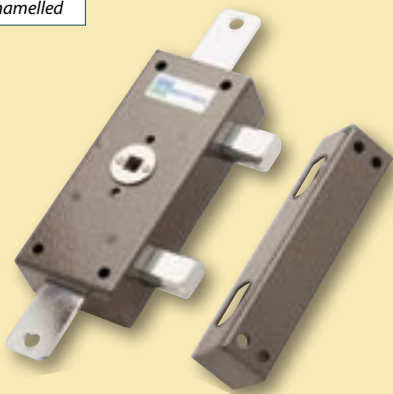

34.337

Finitura/Finish

Verniciato Brown enamelled	Verniciato nero Black enamelled