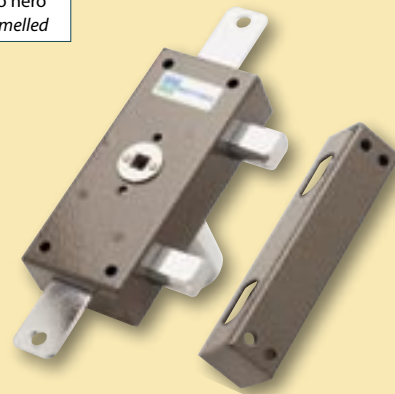

34.334

Finitura/Finish

Verniciato Brown enamelled	Verniciato nero Black enamelled

Triplice - Apertura interna con chiave cifrata - Pompa singola interna
Chiavistelli sezione mm. 20x14 corsa mm. 22
Corsa aste mm. 20
Dimensioni scatola mm. 60x140x32
Dotazione di serie:
• n. 2 passanti per aste art. 99152
• n. 1 cavallotto superiore art. 99153
• n. 1 boccola a pavimento art. 99151
• n. 3 chiavi art. 92105
• n. 1 ferrogliera art. 94299
• viti e minuteria
Aste **NON** comprese

Three-point - Opens from inside with coded key - Internal single pump
Bolts 20x14 mm travel: 22 mm Bar travel: 20 mm. Box dimensions 60x140x32 mm
Supplied with:
• 2 bar collars, Art. 99152
• 1 upper clasp Art. 99153
• 1 floor striker plate, Art. 99151
• 3 keys, Art. 92105
• 1 striker plate, Art. 94299
• screws and small parts
Bars **NOT** included

Triplice - Entrata chiave mm. 30 Apertura con quadro $\square$ 8 interno autobloccante - Pompa singola esterna - Chiavistelli sezione mm. 20x14, corsa mm. 22 - Corsa aste mm. 20 - Dimensioni scatola mm. 60x140x32 - Dotazione di serie:
• n. 2 passanti per aste art. 99152
• n. 1 cavallotto superiore art. 99153
• n. 1 boccola a pavimento art. 99151
• n. 3 chiavi art. 92105 • n. 1 mostrina ottone art. 95148/N • n. 1 ferrogliera art. 94299 • viti e minuteria
Aste **NON** comprese

Three-point - Backset: 30 mm Opens with internal self-locking 8 square - External single pump - Bolts 20x14 mm., travel: 22 mm. - Bar travel: 20 mm. Box dimensions 60x140x32 mm - Supplied with:
• 2 bar collars, Art. 99152
• 1 upper clasp Art. 99153
• 1 floor striker plate, Art. 99151
• 3 keys, Art. 92105 • 1 brass escutcheon, Art. 95148/N • 1 striker plate, Art. 94299 • screws and small parts
Bars **NOT** included