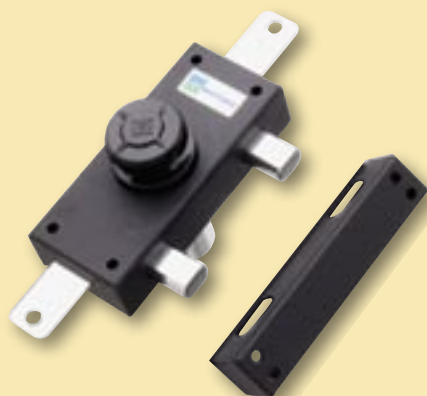

34.329/ESBC

Finitura/Finish

Verniciato nero
Black enamelled

POMPA CILINDRO Ø 30
PUMP-CYLINDER Ø 30