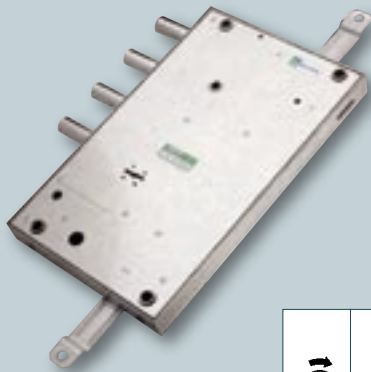

65.564

MADE IN ITALY

A richiesta le serrature possono essere fornite con:

- chiavi gambo mm 50 art. 92270
- chiavi gambo mm 60 art. 92106
- chiavi gambo mm 85 art. 92188
- boccole guida chiave sia interne che esterne art. 99101V o 99101N

On request, locks can be supplied with:

- 50 mm stem keys, Art. 92270
- 60 mm stem keys, Art. 92106
- 85 mm stem keys, Art. 92188
- internal and external key guide bushings, Art. 99101V or 99101N

3 chiavi mm 40 art. 92187
three keys 40 mm, Art. 92187

Lunghezza Chiave	Guota X
40 mm	18 mm
60 mm	45 mm

65.563

VERSIONE COMANDO CHIAVISTELLI MEDIANTE POMOLO FRIZIONATO E BLOCCO CON CHIAVE DOPPIA MAPPA

SIDE DEADLOCK FOR SECURITY CABINETS AND VARIOUS LOCKING PURPOSES

65.564

VERSIONE COMANDO CHIAVISTELLI MEDIANTE POMOLO FRIZIONATO E BLOCCO CON CHIAVE A DOPPIA MAPPA PIÙ COMBINAZIONE

VERSION WITH BOLT CONTROL BY MEANS OF FRICTIONED KNOB AND LOCKING WITH DOUBLE-BITTES KEY PLUS COMBINATION

Tipo "Serrablinda" **triplice** a 4 mandate senza mezzo giro
Entrata chiave e maniglia mm 70
N. 4 chiavistelli tondi Ø 18
Corsa chiavistelli e aste mm 40
La serratura è corredata da:
• n. 3 chiavi doppia mappa mm. 40 art. 92187
• n. 1 mostrina art. 95215
L'articolo è ambidestro
Gli altri accessori **NON** sono compresi

Three-point "Serrablinda" type, 4 turns, without latchbolt
Key and handle backset: 70 mm
4 round Ø 18 bolts
Bolt and bar travel: 40 mm
Supplied with:
• 3 double-bitted keys 40 mm., Art. 92187
• 1 escutcheon, Art. 95215
The article is ambidextrous
Other accessories **NOT** included