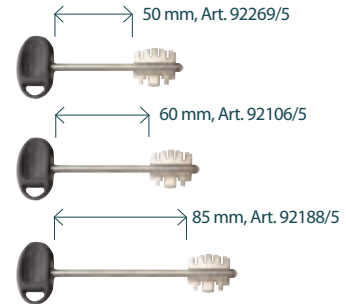

Three-point with bolt control by means of 8 handle
Locking with double-bitted key, 2 turns
Key and handle backset: 63 mm.
Bolt and bar travel: 32 mm.
The lock is equipped with:
• 2 double-bitted keys 40 mm., Art. 92187/5
• 1 escutcheon, Art. 95223
The article is ambidextrous
Other accessories **NOT** included

68.8200

MADE IN ITALY

A richiesta le serrature possono essere fornite con:

- chiavi gambo mm. 50 art. 92269/5
- chiavi gambo mm. 60 art. 92106/5
- chiavi gambo mm. 85 art. 92188/5
- boccole guida chiave sia interne che esterne art. 99101V5 o 99101N5

On request, locks can be supplied with:

- 50 mm. stem keys, Art. 92269/5
- 60 mm. stem keys, Art. 92106/5
- 85 mm. stem keys, Art. 92188/5
- internal and external key guide bushings, Art. 99101V5 or 99101N5

3 chiavi mm. 40
art. 92187/5
three keys 40 mm.,
Art. 92187/5

68.8200

Triplice con comando chiavistelli Ø 18 tramite maniglia \sphericalangle 8
Corsa chiavistelli mm. 25
Corsa aste mm. 24
Comando chiavistelli Ø 16 corsa mm. 18 e blocco serratura con chiave doppia mappa 2 madate
Entrata chiave e maniglia mm. 38
La serratura è corredata da: