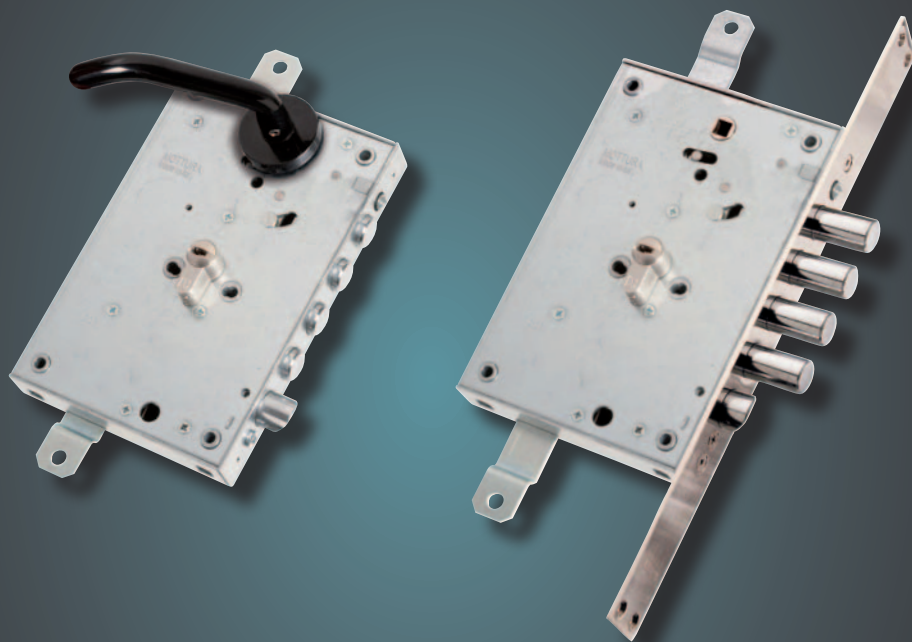

87

QUICK UNLOCKING AND REARMING LOCKS

MADE
IN
ITALY

<h2>87.373...B</h2>	<p>Available as either right handed or left handed version (please specify in order) Reversible latchbolt</p>	
	<p>These locks are also available in Q version </p>	
<p>Three-point with one latchbolt per cylinder Quick UNLOCK (FROM INTERIOR ONLY) Bolt centre distances: 28/37 mm 20 mm diam. latchbolt operated by cylinder and handle <input checked="" type="checkbox"/> 8 Cylinder and handle backset 63 mm Bolt travel 29 mm - Bar travel 20 mm</p>	<p>Cylinders, reinforcements and other accessories are NOT included</p> <p>Replaces article 86371</p>	
<h2>87.374...B</h2>	<p>Available as either right handed or left handed version (please specify in order) Reversible latchbolt</p>	
	<p>These locks are also available in Q version </p>	
<p>Three-point with one latchbolt per cylinder Quick UNLOCK and REARM (FROM INTERIOR ONLY) Bolt centre distances: 28/37 mm 20 mm diam. latchbolt operated by cylinder and handle <input checked="" type="checkbox"/> 8 Cylinder and handle backset 63 mm Bolt travel 29 mm - Bar travel 20 mm</p>	<p>Cylinders, reinforcements and other accessories are NOT included</p>	
<h2>87.375...B</h2>	<p>Available as either right handed or left handed version (please specify in order) Reversible latchbolt</p>	
	<p>These locks are also available in Q version </p>	
<p>Three-point with one latchbolt per cylinder Quick REARM (FROM INTERIOR AND EXTERIOR) Bolt centre distances: 28/37 mm 20 mm diam. latchbolt operated by cylinder and handle <input checked="" type="checkbox"/> 8 Cylinder and handle backset 63 mm Bolt travel 29 mm - Bar travel 20 mm</p>	<p>Cylinders, reinforcements and other accessories are NOT included</p>	
<h2>87.376...B</h2>	<p>Bolt travel 29 mm - Bar travel 20 mm Available as either right handed or left handed version (please specify in order) Reversible latchbolt</p>	
	<p>These locks are also available in Q version </p>	
<p>Three-point with one latchbolt per cylinder Quick UNLOCK and REARM (from INTERIOR) - Quick REARM (from EXTERIOR) WITHOUT selector pin Bolt centre distances: 28/37 mm 20 mm diam. latchbolt operated by cylinder and handle <input checked="" type="checkbox"/> 8 Cylinder and handle backset 63 mm</p>	<p>Cylinders, reinforcements and other accessories are NOT included</p>	
<h2>87.377...B</h2>	<p>Bolt travel 29 mm - Bar travel 20 mm Available as either right handed or left handed version (please specify in order) Reversible latchbolt</p>	
	<p>These locks are also available in Q version </p>	
<p>Three-point with one latchbolt per cylinder Quick UNLOCK and REARM (from INTERIOR) - Quick REARM (from EXTERIOR) WITH selector pin Bolt centre distances: 28/37 mm 20 mm diam. latchbolt operated by cylinder and handle <input checked="" type="checkbox"/> 8 Cylinder and handle backset 63 mm</p>	<p>Cylinders, reinforcements and other accessories are NOT included</p>	